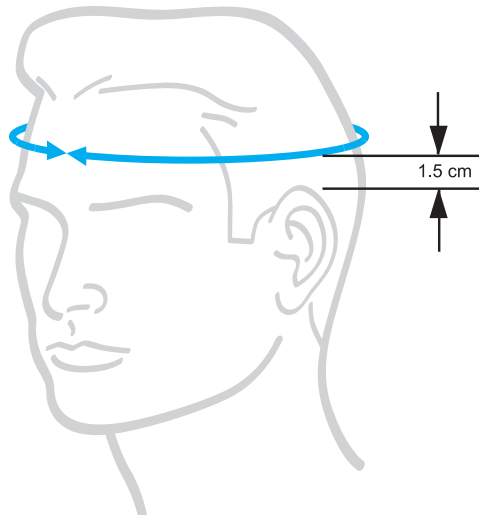

HELMET SIZING / FITTING

Measure circumference of head from center of forehead around head approximately 1.5 CM above ears & back to center of forehead.

This should be the widest part of your head.

Make note of measurement and refer to sizing chart.

HELMET SIZING CHART		
ADULT		
SIZE	CM	INCHES
S	55 - 56	21.5 - 22
M	57 - 58	22.25 - 22.75
L	59 - 60	23 - 23.5
XL	61 - 62	23.75 - 24.25
XXL	63 - 64	24.5 - 25
JUNIOR / YOUTH		
S	51 - 52	20 1/16 - 20 7/16
M	53 - 54	20 7/8 - 21 1/4
L	55 - 56	21 5/8 - 22